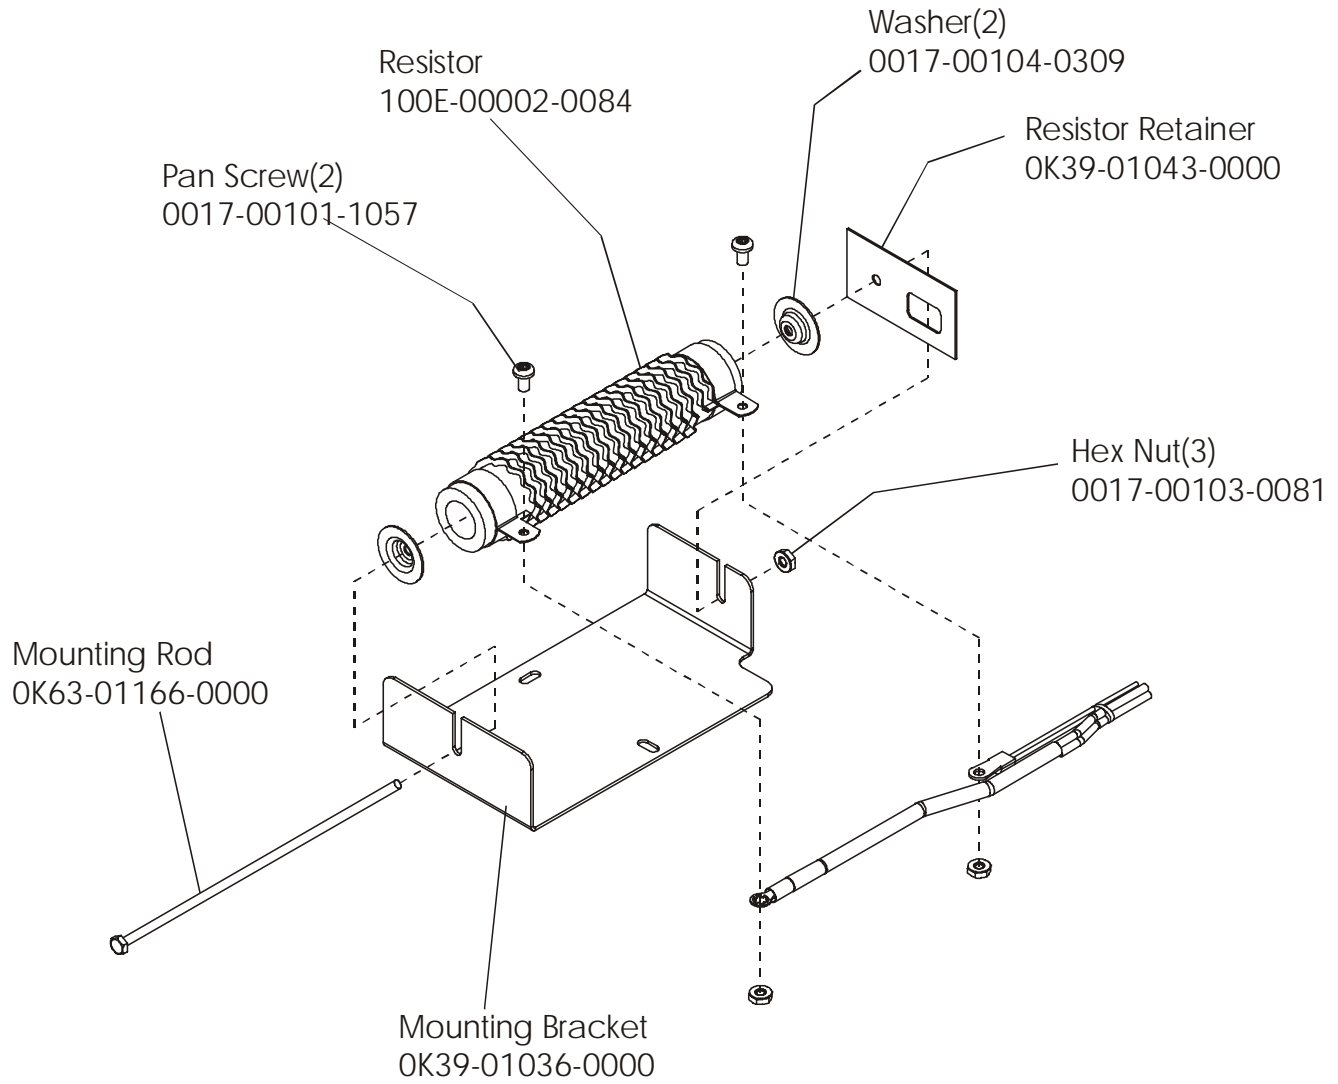

ARCTIC SILVER 90RW
Resistor Assembly

90RW-0XXX-02
S/N CCK100000 and UP